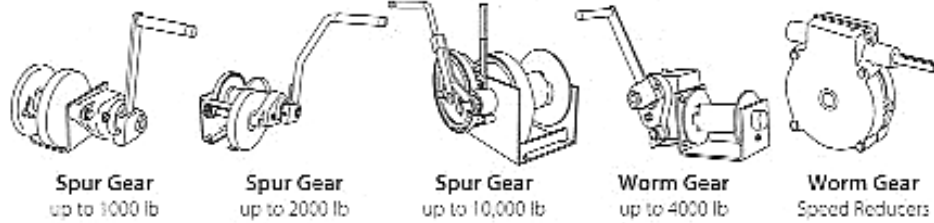

Thern Winches, Cranes and Hoists

Hand Winches – for LIFTING or PULLING

Spur Gear
up to 1000 lb

Spur Gear
up to 2000 lb

Spur Gear
up to 10,000 lb

Worm Gear
up to 4000 lb

Worm Gear
Speed Reducers

Power Winches – for LIFTING or PULLING

Series 477
up to 2000 lb

Series 4WP
up to 2000 lb

Series 4WS
up to 6000 lb

Power Winches – for LIFTING or PULLING

Series 4WS
up to 26,000 lb

Series 4HS
up to 56,000 lb

Series 4HPF
up to 25,000 lb

Series 4HWF
up to 8,100 lb