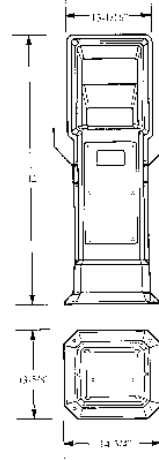

Dockmaster® Marina Power Pedestal

DOCKMASTER® MARINA POWER PEDESTAL ITEM NO. 12-005

Also available 48" tall.

Standard Features:

UNITIZED SERVICE PANEL

Panel is pre-configured to accept electrical components, telephone, cable TV and lighting options.
Electrical Rating: 100 to 200 amps maximum. For use with 120/240 volt, 1 phase, 3W plus ground. (120/208 volt, 3 phase, 4W plus ground optional).

Circuit Breakers: Each receptacle is protected by an ambient compensated thermal magnetic circuit breaker. Ground fault circuit breakers are also available.

WEATHER RESISTANT

VALOX® thermoplastic enclosure and internal components are corrosion resistant. The cover helps protect cords and plugs while maintaining a neat, clean appearance. Utilizes a full-length stainless steel piano hinge for maximum durability.

PRISMATIC LENS

On units equipped with lighting options, the lens effectively eliminates glare and directs the light downward and outward for maximum dock illumination.

DRESS PANEL

Completes the reverse side of all single service pedestals.

OVERSIZE ACCESS PANEL

Facilitates easy installation and upgrading. Includes two viewing ports for quick meter readings.

BASE MODULE with Loop Feed Terminal Bar
Easy to wire terminal lugs accept up to 350MCM (standard) cable. Bar allows loop wiring of pedestals, eliminating expensive splicing. Provides complete isolation of electrical, water, telephone and cable TV connections for maximum safety.

Options:

DOUBLE SIDED SERVICE

Allows two slips to be serviced from the same pedestal. Service panels may be identical or individually tailored.

WATER SERVICE

¾" hose bibs standard, also adaptable for other plumbing systems. Available with backflow preventors.

CORD & HOSE CADDIES

Keeps dock area uncluttered for greater safety and better appearance. Stainless steel construction.

ELECTRICAL METERING

Individual slip metering is available with electronic watt-hour meters. Electronic meters offer remote reading capability. (See pedestal models for meter combinations).

TELEPHONE AND CABLE TV

Industry standard jacks are provided for direct connection.

FLOURESCENT LIGHTING

7 watt fluorescent lamps are available for all service and dress panels. Light circuit is protected by an in-line fuse.

LIGHTING CONTROL

Photoelectric sensor turns lights on at dusk, off at dawn. When ordering a Photoelectric sensor a circuit breaker is provided for a complete internally wired light circuit.