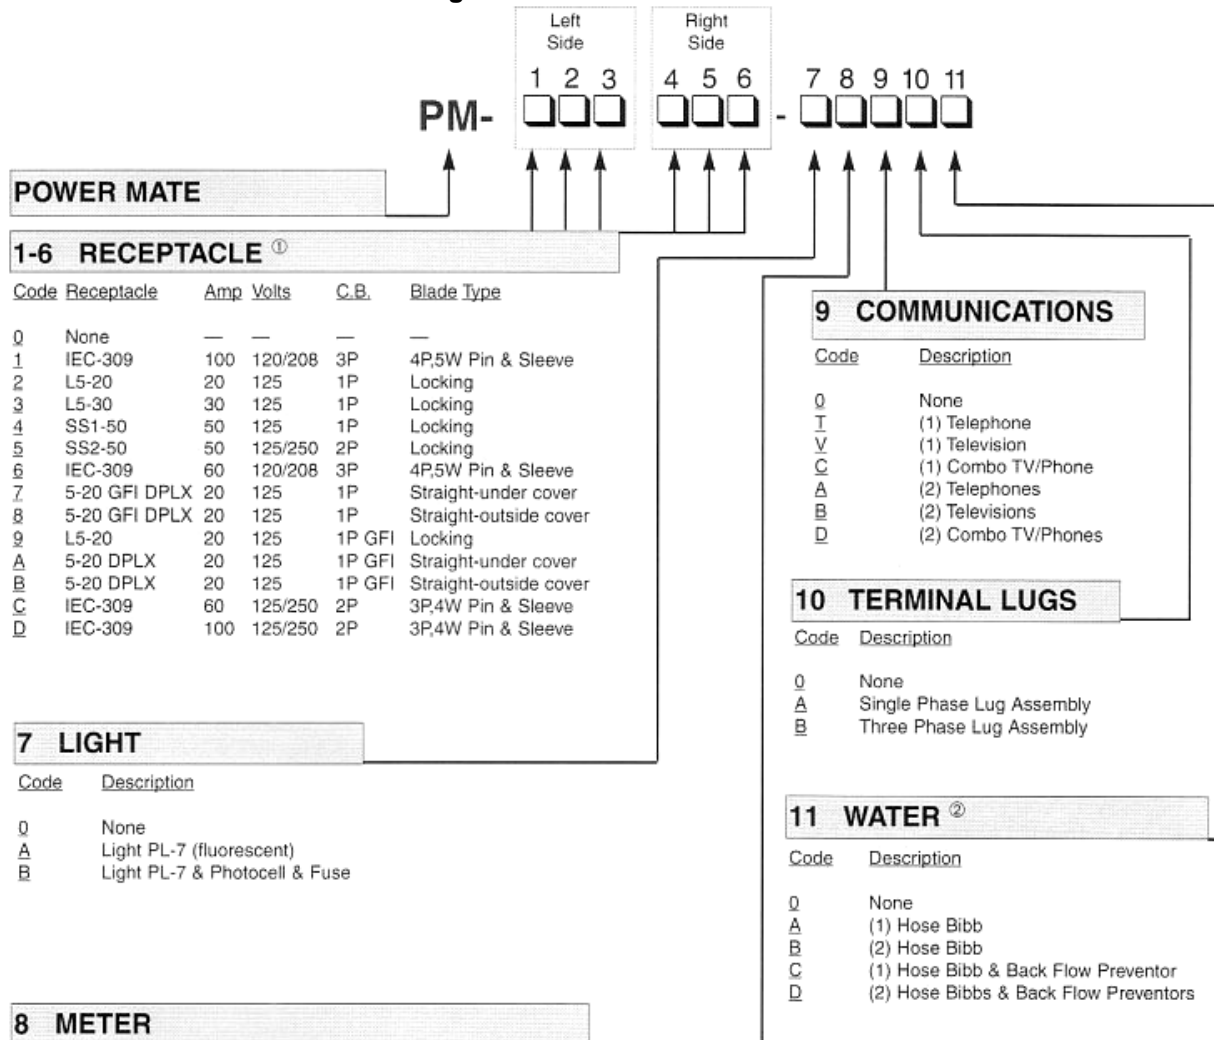

Seaworthy™ Power Mate Utility Pedestal

Manufactured by Seaworthy Marina Products, LLC
(Formerly, "Milbank" Marina Products Division)

SEAWORTHY™ POWER MATE UTILITY PEDESTAL

Power Mate Utility Pedestal provides in one unit the following features: electrical outlets, lighting, water, television, telephone, and individual metering for up to four slips. This attractive pedestal is designed to withstand abuse from the harshest marine environments and maintain its appearance and reliable performance with virtually no maintenance.

HENDERSON MARINE SUPPLY, INC.
800-523-1586 www.hendersonmarine.com
Specifications subject to change without notice. Not responsible for rust.

Page 12-2
Last Updated: 3/21/2003 11:41:00 AM

Seaworthy™ Power Mate Utility Pedestal

Seaworthy™ Power Mate Utility Pedestal

Ordering Information for the Power Center

① First three positions correspond to receptacles on left side of Power Mate. The second three positions correspond to receptacles on right side of PowerMate. Three receptacles under cover on any side is only possible if one of the receptacles is a Type 5-20 or 5-20GFI. Pin and sleeve receptacle is available by itself only. No other receptacles can be provided on the same side of the pin and sleeve receptacle. If receptacle positioning is not important list receptacles in order of lowest amperage to highest for each use. **Any position not used should be filled with a zero.**