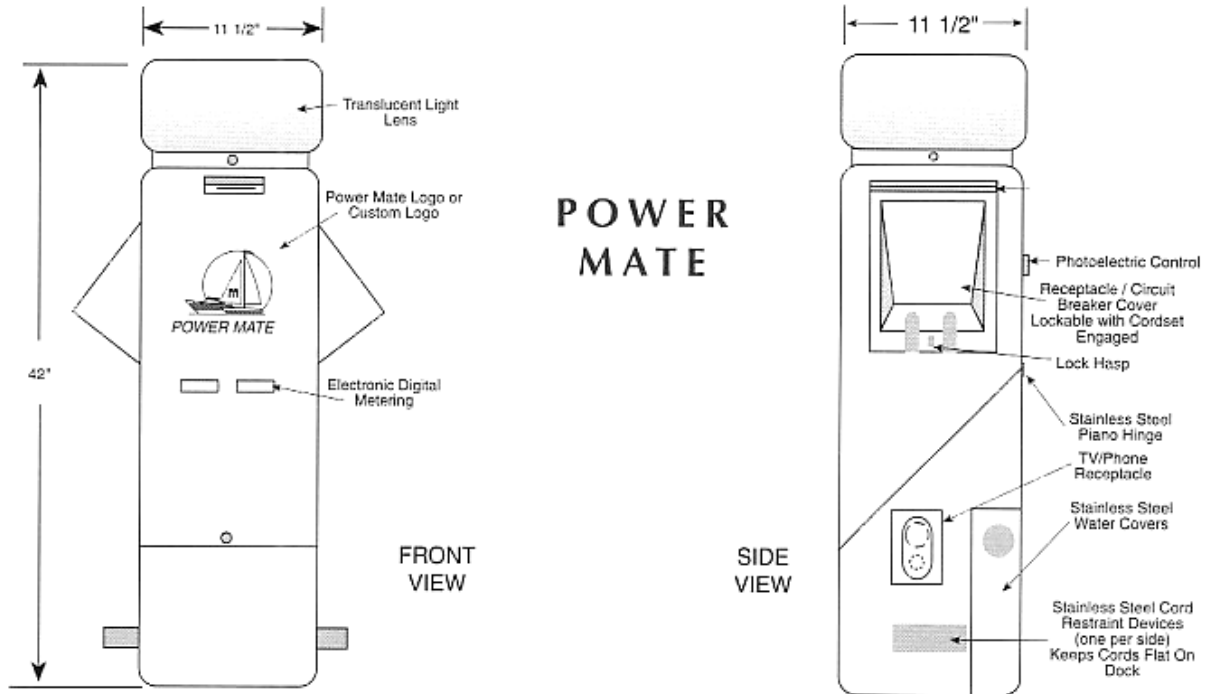

Seaworthy™ Power Mate Utility Pedestal