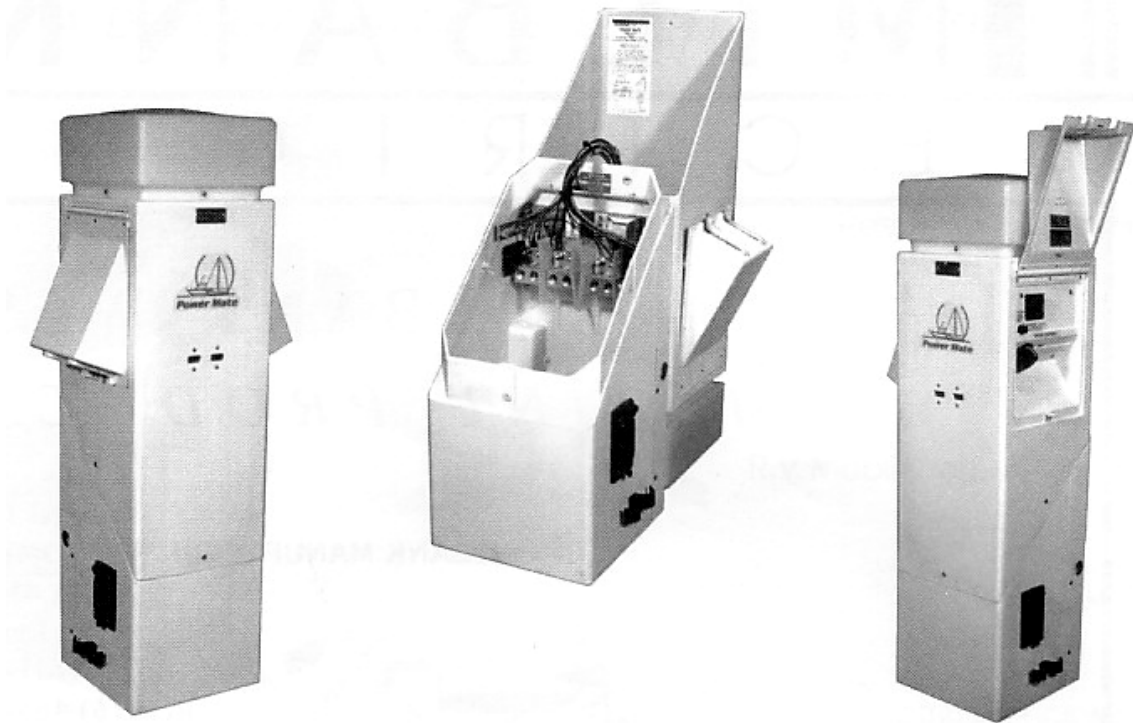

Seaworthy™ Power Mate Utility Pedestal

Manufactured by Seaworthy Marina Products, LLC
(Formerly, "Milbank" Marina Products Division)

SEAWORTHY™ POWER MATE UTILITY PEDESTAL

Power Mate Utility Pedestal provides in one unit the following features: electrical outlets, lighting, water, television, telephone, and individual metering for up to four slips. This attractive pedestal is designed to withstand abuse from the harshest marine environments and maintain its appearance and reliable performance with virtually no maintenance.

The **Power Mate Utility Pedestal** is rotationally molded of super strength, high impact resistant, heavy-duty polyethylene plastic. Standard color is white, although, other colors are available. The electrical specifications are designed to offer maximum flexibility to meet customer's needs. Incoming line lugs may be specified for single or three phase, looping or tap feed systems. Up to four separately metered receptacles/circuit breakers may be ordered in any combination of 20 amp, 30 amp, 50 amp or a maximum of two 100 amp pin and sleeve outlets. Telephone and/or television outlets may be installed along with cord restraints, water outlet provisions and a vandal resistant light fixture with fluorescent lamp. Custom features included slip numbering, graphics with custom marina logo in a wide range of colors.