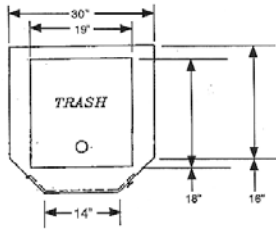

## FIBERGLASS TRASH CONTAINER WITH FRONT DOOR ITEM NO. 11-024

This unit is constructed of heavy-duty, high-gloss, long-lasting fiberglass with a gel-coat finish. The front door is attached with stainless steel hinges. The top lid has a stainless steel restraining chain. Optional lock available.

## FIBERGLASS TRASH CONTAINER ITEM NO. 11-025

Constructed of high-gloss, long-lasting fiberglass, 1/8" typical thickness, with a gel-coat finish.