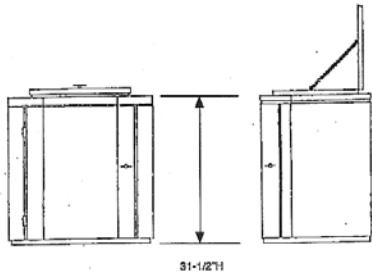

## FIBERGLASS TRASH CONTAINER WITH FRONT DOOR ITEM NO. 11-024

This unit is constructed of heavy-duty, high-gloss, long-lasting fiberglass with a gel-coat finish. The front door is attached with stainless steel hinges. The top lid has a stainless steel restraining chain. Optional lock available.

## FIBERGLASS TRASH CONTAINER ITEM NO. 11-025

Constructed of high-gloss, long-lasting fiberglass, 1/8" typical thickness, with a gel-coat finish.