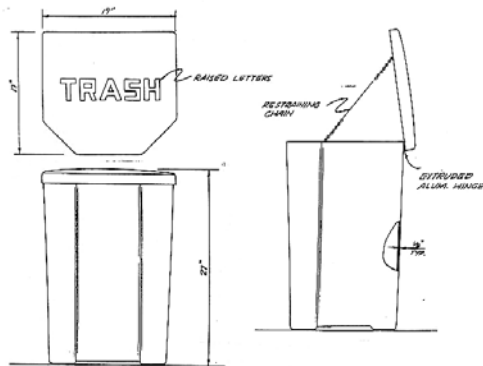

# Fiberglass Trash Container

---

---

## FIBERGLASS TRASH CONTAINER WITH FRONT DOOR ITEM NO. 11-024

This unit is constructed of heavy-duty, high-gloss, long-lasting fiberglass with a gel-coat finish. The front door is attached with stainless steel hinges. The top lid has a stainless steel restraining chain. Optional lock available.

## FIBERGLASS TRASH CONTAINER ITEM NO. 11-025

Constructed of high-gloss, long-lasting fiberglass, 1/8" typical thickness, with a gel-coat finish.