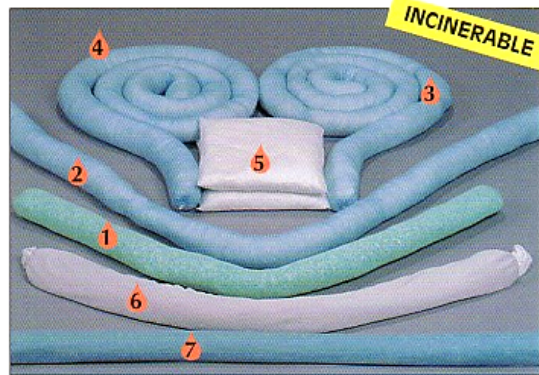

Universal General Purpose Sorbent Products

UNIVERSAL GENERAL PURPOSE SORBENT PRODUCTS

General Purpose Socks & Pillows

PRODUCT CODE	DESCRIPTION		
1 CEP-GS4	General Socks	3"x4'-40cs	
2 CEP-GS6	General Socks	3"x6'-25cs	
3 CEP-GS8	General Socks	3"x8'-15cs	
4 CEP-GS10	General Socks	3"x10'-10cs	
5 CEP-GPIL16	General Pillows	2"x16"x18"-16cs	
6 CEP-COBSOC40	Corn Cob Socks	3"x46"-40cs	
7 CEP-CLAYSOC10	Clay Socks	3"x46"-10cs	

Industrial Rugs & Universal Accessories

PRODUCT CODE	DESCRIPTION		
1 CEP-IR300	Industrial Rug	36"x300'-1cs	
CEP-SIR300	Split Industrial Rugs	18"x300'-2cs	
2 CEP-RAGRUG150	Cellulose Rag Rug	36"x150'-1cs	
CEP-IR150	Industrial Rug	36"x150'-1cs	
CEP-PBIR150	Poly Backed Ind. Rug	36"x150'-1cs	
3 CEP-INDSQ100	Industrial Squares	18"x18"-100cs	
4 CEP-UDTP25	Universal Drum Top Pads	22" dia.-25cs	
5 CEP-UDP12	Universal Drip Pans	3"x11"x13"-12cs	

Biodegradable Sorbents

PRODUCT CODE	DESCRIPTION		
1 CEP-COT100	Cotton Sorbent Pads	18"x18"-100cs	
2 CEP-WOOL100	Wool Sorbent Pads	18"x18"-100cs	
3 CEP-ORG810	Organic Booms	8"x10'-4cs	
4 CEP-ORG510	Organic Booms	5"x10'-4cs	
CEP-COT150	Cotton Sorbent Roll	36"x150'-1cs	
CEP-BIO100	Wood Fiber Sorbent Pads	18"x18"-100cs	