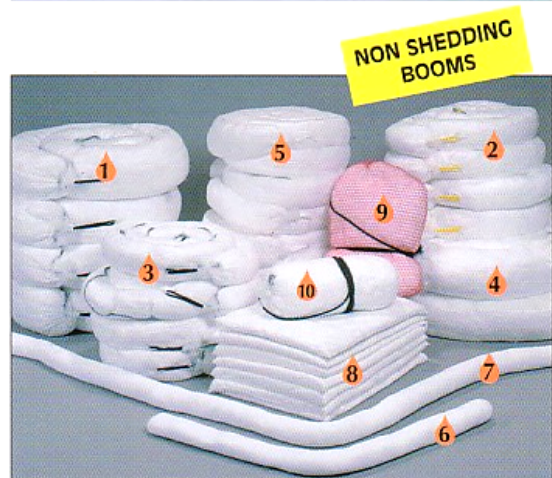

Oil Only Meltblown Polypropylene Sorbent Products

OIL ONLY MELTBLOWN POLYPROPYLENE SORBENT PRODUCTS

Oil Only Pads & Rolls

PRODUCT CODE	DESCRIPTION	DESCRIPTION
1 CEP-P100	Sorbent Pads	3/8"x17"x19"-100cs
2 CEP-EP100	Econo Sorbent Pads	1/4"x17"x19"-100cs
CEP-P200	Sorbent Pads	3/16"x17"x19"-200cs
3 CEP-P50	Sorbent Pads	3/8"x34"x38"-50cs
CEP-EP50	Econo Sorbent Pads	1/4"x34"x38"-50cs
4 CEP-R144	Sorbent Roll	3/8"x38"x144'-1cs
CEP-ER144	Econo Sorbent Roll	1/4"x38"x144'-1cs
5 CEP-SR144	Sorbent Split Rolls	3/8"x19"x144'-2cs
CEP-ESR144	Econo Sorbent Split Rolls	1/4"x19"x144'-2cs
CEP-R288	Sorbent Roll	3/16"x38"x288'-1cs

Oil Only Booms, Pillows & Socks

PRODUCT CODE	DESCRIPTION	DESCRIPTION
1 CEP-B810	Sorbent Booms	8"x10'-4cs
2 CEP-B510	Sorbent Booms	5"x10'-4cs
3 CEP-B410	Sorbent Booms	4"-10'-4cs
4 CEP-B820	Sorbent Booms	8"x20'-2cs
5 CEP-DB510	Double Sorbent Booms	5"-10'-8cs
6 CEP-PS12	Poly Socks	3"x46"-12cs
7 CEP-PS10	Poly Socks	3"x10'-4cs
8 CEP-PIL10	Sorbent Pillows	3"x18"x24"-10cs
9 CEP-SAKPIL10	Sack Pillows	4"x20"x24"-10cs
10 CEP-BPIL10	Boom Pillows	8"x18"-10cs

Oil Only Accessories

PRODUCT CODE	DESCRIPTION	DESCRIPTION
1 CEP-SW100	Sorbent Sweep	19"x100'-1cs
2 CEP-PART25	Particulate	25 lb bag
3 CEP-ODTP25	Drum Top Pads	22" dia.-25cs
4 CEP-ODP12	Drip Pans	3"x11"x13"-12cs
5 CEP-ASTAT100	Static Resistant Pads	3/8"x17"x19"-100cs
6 CEP-ASTAT25	Static Resistant Pads	3/8"x17"x19"-25cs
CEP-ASTAT144	Static Resistant Roll	3/8"x38"x144'-1cs