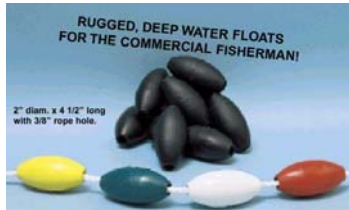

Jim Buoy Barrier Systems, Rope Floats & Buoys

JIM BUOY BARRIER SYSTEM

- For use in the most adverse conditions
- Visible at long ranges

Features the Jim Buoy #1100 yellow rope floats and the Jim Buoy #425-R Regulatory Buoy.

LOK-ON ROPE FLOATS – MODEL #1521

- Depths O.K. to 200 Fathoms – Durable, hi-impact design at affordable prices
- Molded-in Colors – No visible signs of abrasion will ever occur
- Lok-on Rope Design – Floats lock into position quickly and easily and stay put

Model #1521 – Available in Black, Red, Blue, Yellow, and White.

Model #1522-RL – Rope-Lok fits 3/8" diameter rope.

ROPE-LOKS – for use with above rope floats

Model #1501-RL – 3/8" up to 1/2" diameter rope size

Model #1502-RL – 5/8" – 7/8" diameter rope size

LOK-ON ROPE FLOATS – MODEL #1501

- Rugged construction – combines a leak-proof, tough outer shell with solid foam – filled inner floatation that is practically indestructible.
- Brilliant choice of colors – ultra violet inhibited colors are compounded into the outer shell for longest life.