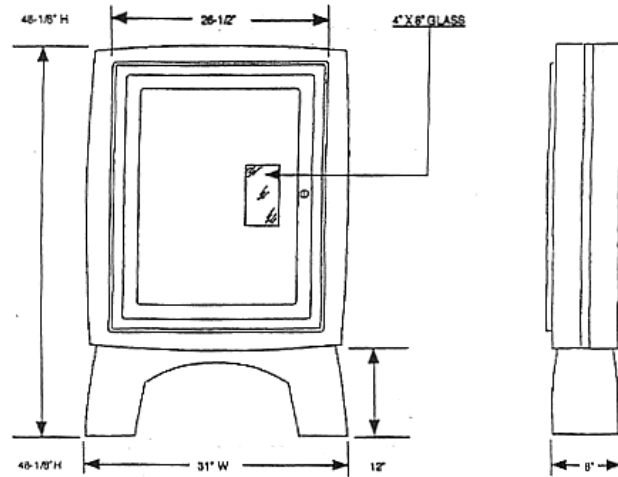

Fire Hose Cabinet

FIBERGLASS FIRE HOSE CABINET ITEM NO. 11-021R (Red), 11-021Y (Yellow), 11-021 (White)

This fire hose cabinet has set a standard for the industry. The door has glass knockout and opens 180° for quick access. It is constructed of high gloss, long lasting fiberglass with a gel-cote finish, 1/8" minimum thickness. Holding 100 foot fire hose rack assembly with room for a fire extinguisher up to 10 pound size, it is equipped inside with 2"x 6" structural wood verticals for rack installation. While the standard cabinet color is yellow, it is also available in red. We strongly recommend yellow as red has a tendency to fade. A coat of polish once a year will keep its good looks for years to come. We do not include the glass as it usually breaks during transportation. We recommend that you purchase tempered glass locally. However we can supply glass if you need it.

The cabinet can be placed dockside and free standing by securing at the base to the deck or placed against a wall for an even more secure installation.

Available in Yellow, Red, or White.