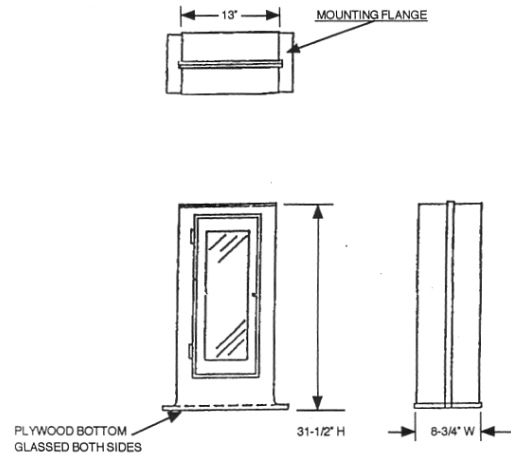

Fire Extinguisher Cabinet

FIRE EXTINGUISHER CABINET ITEM NO. 11-020R (Red), 11-020Y (Yellow), 11-020W (White)

This fire extinguisher cabinet is 31 1/2" high with plywood bottom glassed both sides for deck mounting. It is constructed of heavy high gloss, long-lasting fiberglass, 1/8" typical thickness, with a gel coat finish. It is large enough to hold a 20 pound fire extinguisher. The door has a glass knock out panel. We do not include the glass as it usually breaks during transportation. We recommend that you purchase tempered glass locally. However we can supply glass if you need it.