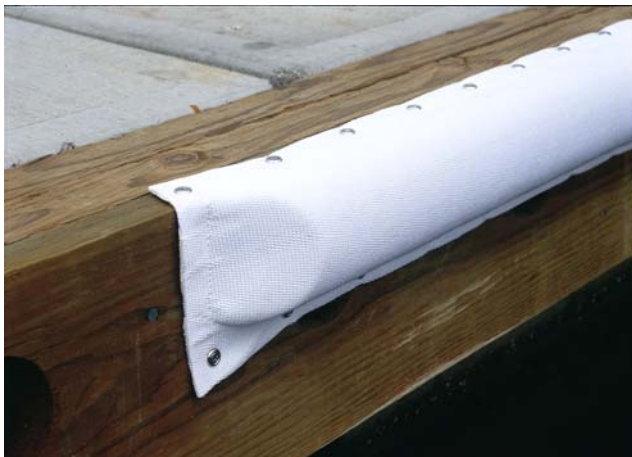

Perimeter Dock & Post Bumper

Perimeter Dock & Post Bumper

Perimeter products utilize a 100% polyester textile fabric that is impervious to UV light and extremely abrasion resistant. As a result, Perimeter products have excellent cleaning properties and are backed by a five year unconditional guarantee by the manufacturer.

Available in multiple bumper profiles up to 50' in length to fit your exact needs. Male/Female connection ends available with volume orders.

Highlights:

- Will not deteriorate in the sun or mar your boat.
- Polyester textile and closed-cell foam inner cushion, NOT vinyl, PVC or rubber.
- Cleans easily with liquid soap.
- Flexible tab system allows standard "Top-of-Dock" or unique "Fold-Over" mounting which conceals the top row fasteners.
- Flexible enough to mount on curves or around corners eliminating the need for additional corner bumpers.